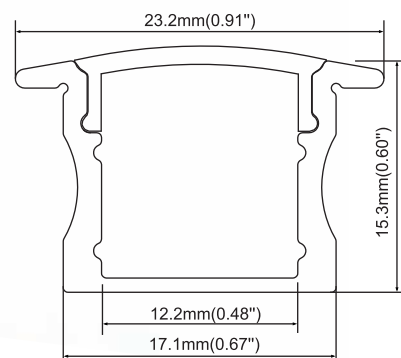

RHEALP003-R

Types of installation:

Material: Extruded aluminum
Dimension: 23.2×15.3mm
Length: MAX 6m

END CAPS

End cap with hole
End cap without hole

FINISH

Anod. aluminum white Black

DIFFUSERS