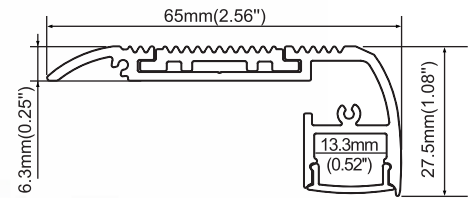

**RHEALP024-R**

Types of installation:

Material: Extruded aluminum  
Dimension: 65×27.5mm  
Length: MAX 6m

**END CAPS**

End cap with hole  
End cap without hole

**FINISH**

Anod. aluminum

Black