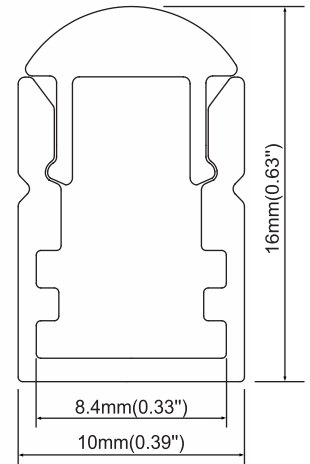

Types of installation:

Material: Extruded aluminum
Dimension: 10×16mm
Length: MAX 6m

RHEALP035-RL

END CAPS

End cap with hole

End cap without hole

FINISH

Anod. aluminum

white

Black

DIFFUSERS

PMMA forsted 15 degrees

ACCESSORIES

Mounting clip (matal)