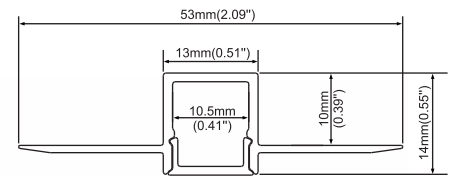

Types of installation:

Material: Extruded aluminum  
Dimension: 53×14mm  
Length: MAX 6m  
Compatible with 12.5mm drywall

**RHEALP068-R**

FINISH

Anod. aluminum

white

Black

END CAPS