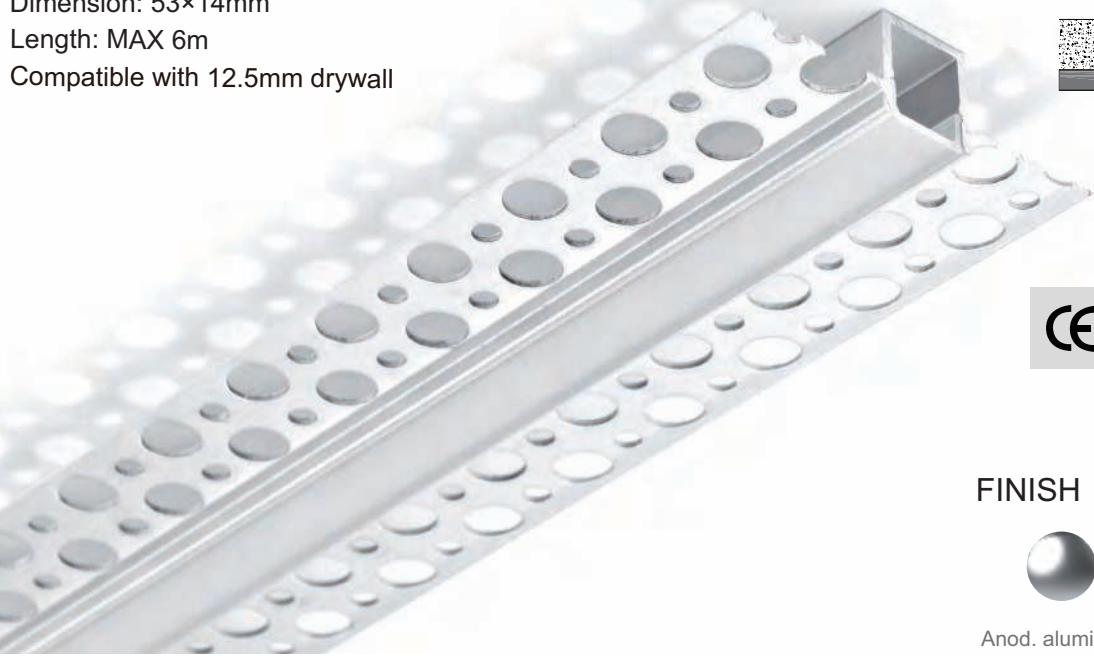

Types of installation:

Material: Extruded aluminum  
Dimension: 53×14mm  
Length: MAX 6m  
Compatible with 12.5mm drywall

**RHEALP068-R**

FINISH

Anod. aluminum

white

Black

END CAPS

End cap with hole  
End cap without hole

DIFFUSERS

PC diffused

Black PC

ACCESSORIES

Disposable cover