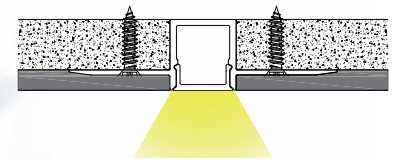

Types of installation:

Material: Extruded aluminum  
Dimension: 53×14mm  
Length: MAX 6m  
Compatible with 12.5mm drywall

**RHEALP068-R**

FINISH

Anod. aluminum

white

Black

END CAPS

End cap with hole  
End cap without hole

DIFFUSERS

PC diffused

Black PC

ACCESSORIES

Disposable cover