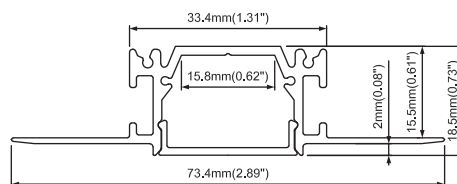

Types of installation:

Material: Extruded aluminum
Dimension: 73.4×18.5mm
Length: MAX 6m
Compatible with 16mm drywall

RHEALP080-R

FINISH

Anod. aluminum

white

Black

END CAPS

End Caps

DIFFUSERS

PC diffused

ACCESSORIES

180° Connector

90° Horizontal connector

120° Horizontal connector

Disposable cover