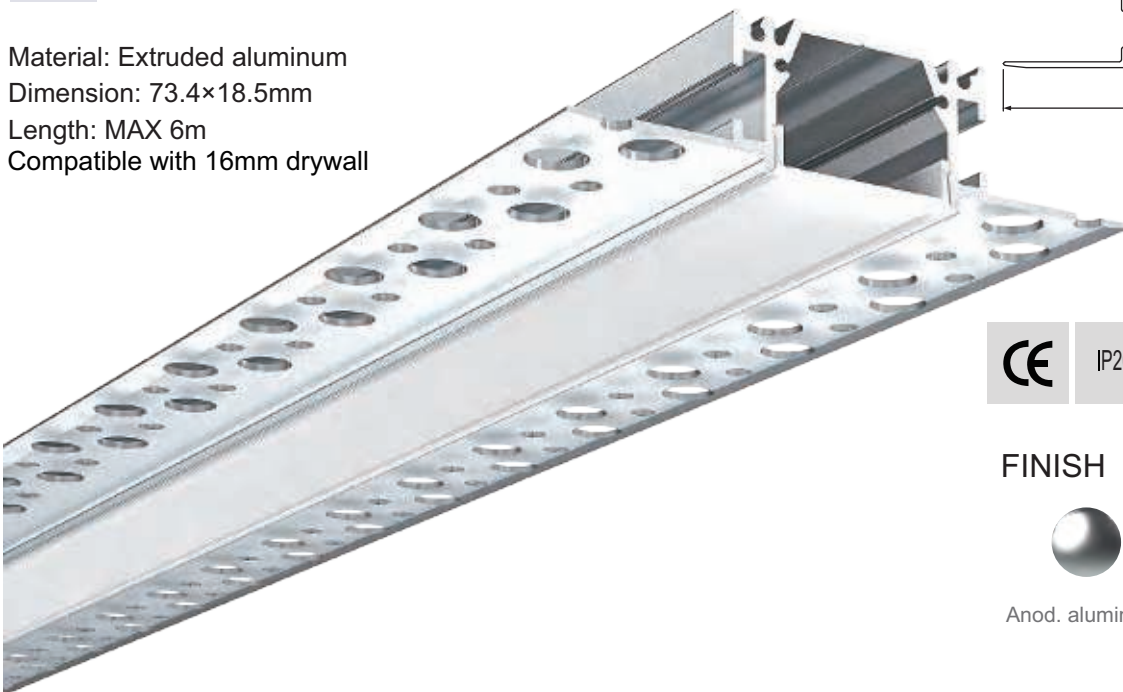

Types of installation:

Material: Extruded aluminum
Dimension: 73.4×18.5mm
Length: MAX 6m
Compatible with 16mm drywall

RHEALP080-R

FINISH

Anod. aluminum

white

Black

END CAPS

End Caps

DIFFUSERS

PC diffused

ACCESSORIES

180° Connector

90° Horizontal connector

120° Horizontal connector

Disposable cover