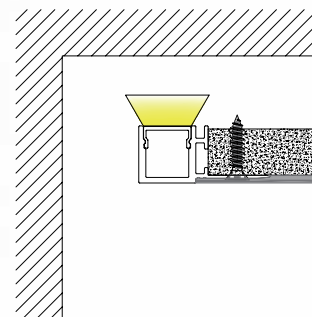

RHEALP084

Types of installation:

Material: Extruded aluminum
Dimension: 42.5×16mm
Length: MAX 6m
Compatible with 16mm drywall

FINISH

Anod. aluminum white Black

END CAPS

End cap with hole
End cap without hole

DIFFUSERS

PC diffused

ACCESSORIES

Disposable cover