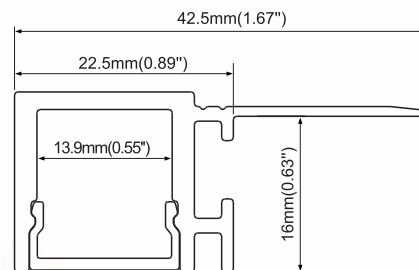

RHEALP084

Types of installation:

Material: Extruded aluminum
Dimension: 42.5×16mm
Length: MAX 6m
Compatible with 16mm drywall

FINISH

Anod. aluminum white Black

END CAPS

End cap with hole
End cap without hole