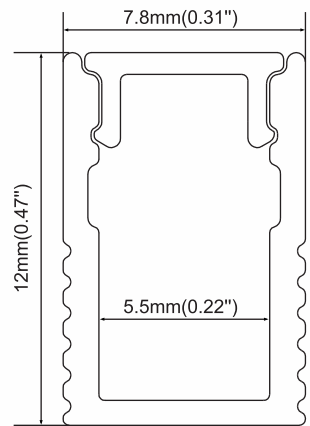

Types of installation:

Material: Extruded aluminum
Dimension: 7.8×12mm
Length: MAX 6m

RHEALP116

FINISH

Anod. aluminum

white

Black

END CAPS

End cap with hole
End cap without hole

DIFFUSERS

PC frosted

Black PC

ACCESSORIES

Mounting clip(metal)