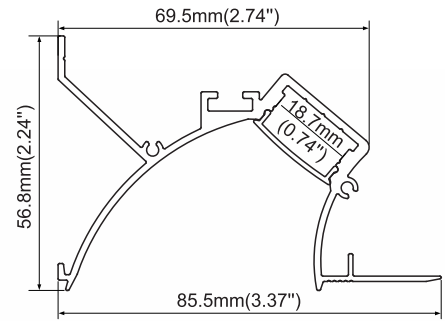

Types of installation:

Material: Extruded aluminum
Dimension: 85.5×56.8mm
Length: MAX 6m
Compatible with 16mm drywall

RHEALP127

IP20

FINISH

white

END CAPS

End Caps