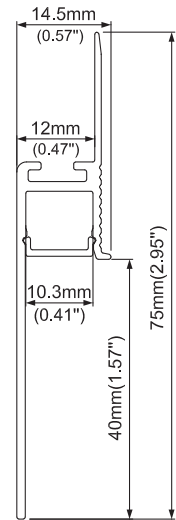

Types of installation:

Material: Extruded aluminum
Dimension: 14.5×75mm
Length: MAX 6m
Compatible with 12.5mm drywall

NEW RHEALP187

END CAPS

End Caps

FINISH

Anod. aluminum

white

Black

DIFFUSERS

PC diffused

ACCESSORIES

90° Horizontal connector

90° Vertical connector

180° Connector

Disposable cover