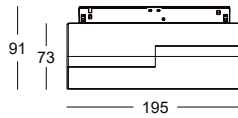

OPERATING TEMP  
 -15°C ~40°C

BODY MATERIAL  
 Die-casting aluminum

PROTECTION  
 GRADE IP20

LIFE >50.000 h

DIMENSION  
 unit:mm

FS40005-2

FS40005-2