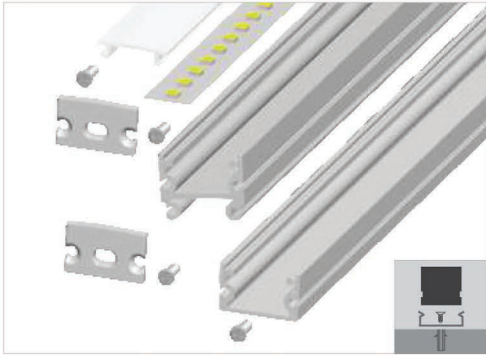

RHEALF1720

Silver
 Black
 White (RAL9016)

Material:	AL6063-T5
Surface:	Anodized/ Painting
PC cover:	Diffuser /Transparent /Opal
Power:	14W/m
Input voltage:	24VDC
Lamp beads:	120LEDs/m (2835)
Lighting source width:	10mm
Available lengths:	0.5-3m
Application:	Commercial lighting / Indoor lighting Modularization design

COVER

END CAP

CLIP