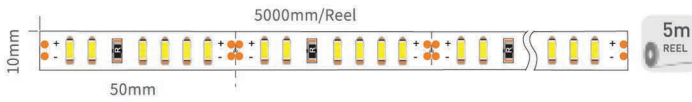

RHEALF1720

Silver
 Black
 White (RAL9016)

Material:	AL6063-T5
Surface:	Anodized/ Painting
PC cover:	Diffuser /Transparent /Opal
Power:	14W/m
Input voltage:	24VDC
Lamp beads:	120LEDs/m (2835)
Lighting source width:	10mm
Available lengths:	0.5-3m
Application:	Commercial lighting / Indoor lighting Modularization design

COVER

END CAP

CLIP